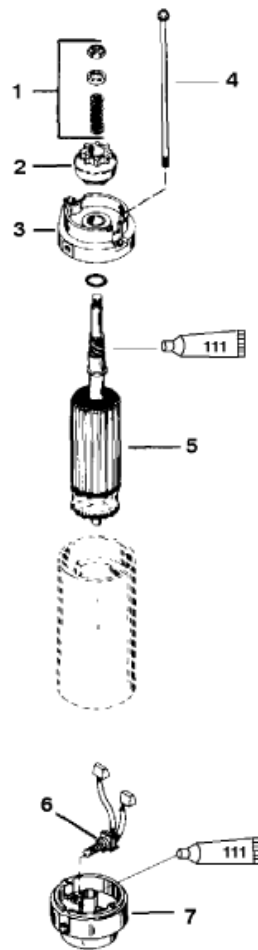

Parts List

Ref	Class	Part	Description	Qty	Comment	Footnote
-	50	66015 3	STARTER MOTOR ASSEMBLY	1		
1		15383	DRIVE KIT	1		
2		13310 1	DRIVE	1		
3		75660	PLATE	1		
4		15384	THRU BOLT	2		
5		15385	ARMATURE	1		
6		75384	BRUSH SET	1		
7		15386	END CAP	1		

**Quicksilver Lubrication/Sealant
 Application Points**

 SAE 10W Oil (Obtain Locally)